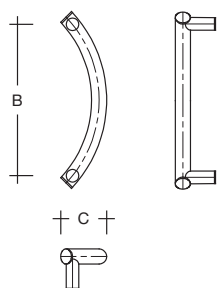

ES 30...1 ksb Pull handle round profile \varnothing 30 mm made of fine matt polished stainless steel (1.4301), with straight supports \varnothing 25 mm

for single sided and back to back fixing (pair) on timber-, plastic, metal- and glass doors

Item description

Pull handle, made of fine matt polished stainless steel, **\varnothing 30 mm, with straight supports \varnothing 25 mm**, height 80 mm, ctc (B) ... mm

Custom-made

Item number	ctc (B)	dimension (C)
ES 30...1 ksb