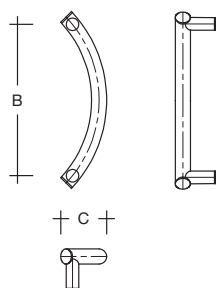

**ES 40...1 ksb Pull handle round profile \varnothing 40 mm
made of fine matt polished stainless steel (1.4301),
with straight supports \varnothing 40 mm**

for single sided and back to back fixing (pair) on timber-,
plastic, metal- and glass doors

Item description

Pull handle, made of fine matt polished stainless steel, \varnothing 40 mm,
with straight supports \varnothing 30 mm, height 90 mm, ctc (B) ... mm

Custom-made

Item number	ctc (B)	dimension (C)
ES 40...1 ksb