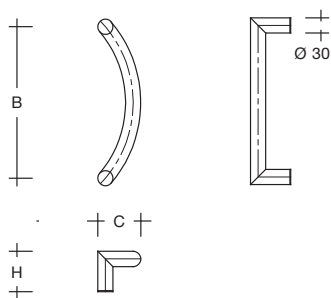

**ES 30... kbg Pull handle round profile Ø 30 mm
made of fine matt polished stainless steel (1.4301),
mitred**

for single sided and back to back fixing (pair) on timber-,
plastic-, metal- and glass doors

Item description

Pull handle, made of fine matt polished stainless steel, mitred, **Ø 30 mm**,
height (H) 80 mm, ctc (B) ... mm

Standard length

| Item number | ctc (B) | dimension (C) |
|---------------|---------|---------------|
| ES 30.300 kbg | 300 | 85 |
| ES 30.350 kbg | 350 | 105 |
| ES 30.500 kbg | 500 | 125 |
| ES 30.800 kbg | 800 | 125 |

Custom-made

| Item number | ctc (B) | dimension (C) |
|--------------|---------|---------------|
| ES 30... kbg | ... | ... |