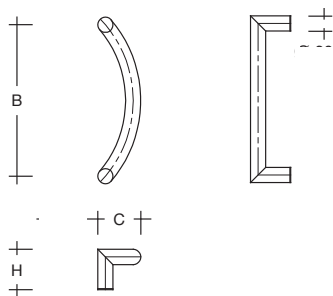

**ES 25... kbg Pull handle round profile Ø 25 mm
made of fine matt polished stainless steel (1.4301),
mitred**

for single sided and back to back fixing (pair) on timber-,
plastic-, metal- and glass doors

Item description

Pull handle, made of fine matt polished stainless steel, mitred, **Ø 25 mm**,
height (H) 75 mm, ctc (B) ... mm

Custom-made

Item number	ctc (B)	dimension (C)
ES 25... kbg