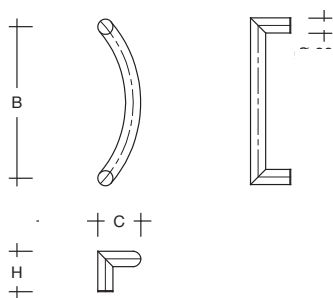

**ES 40... kbg Pull handle round profile Ø 40 mm  
made of fine matt polished stainless steel (1.4301),  
mitred**

for single sided and back to back fixing (pair) on timber-,  
plastic-, metal- and glass doors

**Item description**

Pull handle, made of fine matt polished stainless steel, mitred, Ø 40 mm,  
height (H) 95 mm, ctc (B) ... mm

**Custom-made**

Item number	ctc (B)	dimension (C)
ES 40... kbg	...	...