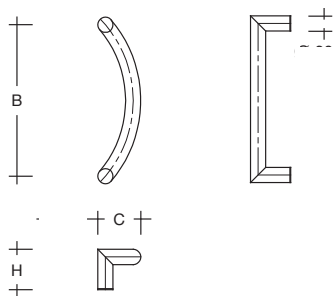

**ES 35... kbg Pull handle round profile Ø 35 mm
 made of fine matt polished stainless steel (1.4301),
 mitred**

for single sided and back to back fixing (pair) on timber-,
 plastic-, metal- and glass doors

Item description

Pull handle, made of fine matt polished stainless steel, mitred, **Ø 35 mm**,
 height (H) 85 mm, ctc (B) ... mm

Custom-made

Item number	ctc (B)	dimension (C)
ES 35... kbg