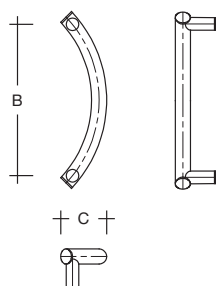

ES 25...1 ksb Pull handle round profile \varnothing 25 mm made of fine matt polished stainless steel (1.4301), with straight supports \varnothing 25 mm

for single sided and back to back fixing (pair) on timber-, plastic, metal- and glass doors

Item description

Pull handle, made of fine matt polished stainless steel, **\varnothing 25 mm, with straight supports \varnothing 25 mm**, height 75 mm, ctc (B) ... mm

Custom-made

Item number	ctc (B)	dimension (C)
ES 25...1 ksb